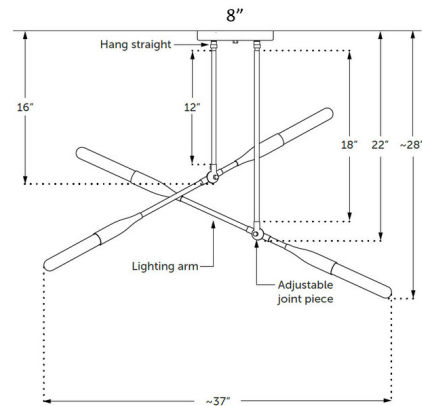

Description

The Thia Duo Pendant has bold, elegant lines that can be adjusted to your preference. Make this awe inspiring piece your own by configuring the slender, adjustable arms and capping them with a medium base bulb of your choice - up to 60 watts. Canopy: 8 inch diameter. UL and cUL listed.

Specifications

COLOR	N/A
BODY FINISH	Black Poppy / Brass Details
WATTAGE	240W
DIMMER	Standard 120V
DIMENSIONS	37"W x 28"H x 5"D
BULB NOT INCLUDED	4 x A19/Medium (E26)/60W/120V Incandescent
OTHER BULB OPTIONS	4 x A19/Medium (E26)/120V LED
	4 x G40/Medium (E26)/120V Incandescent
	4 x G40/Medium (E26)/120V LED
	4 x T10/Medium (E26)/120V Incandescent
	4 x T10/Medium (E26)/120V LED
	4 x Edison/Medium (E26)/120V Incandescent
	4 x Edison/Medium (E26)/120V LED
	4 x Edison Globe/Medium (E26)/120V Incandescent
	4 x Edison Globe/Medium (E26)/120V LED
	4 x Edison Tube/Medium (E26)/120V Incandescent
	4 x Edison Tube/Medium (E26)/120V LED

Technical Information

PRODUCT DIMENSIONS Fixed Stem Length: 12"

Shown in black poppy / brass details

CLICK TO VIEW PRODUCT

Notes: