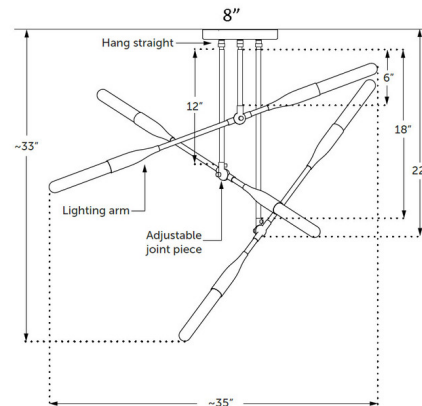

Shown in black poppy / brass details

CLICK TO VIEW PRODUCT

Notes: