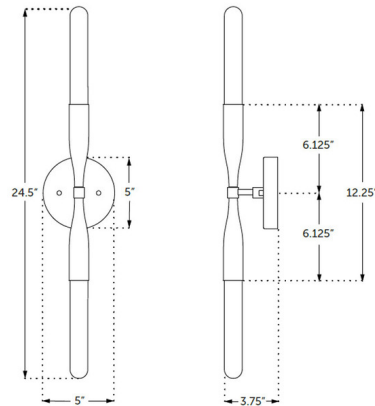

### Specifications

COLOR . . . . . N/A  
BODY FINISH . . . . . Brushed Nickel / Nickel Details  
WATTAGE . . . . . 120W  
DIMMER . . . . . Standard 120V  
DIMENSIONS . . . . . 5"W x 12.25"H x 3.75"D  
BULB NOT INCLUDED . . . . . 2 x T10/Medium (E26)/60W/120V Incandescent  
OTHER BULB OPTIONS . . . . . 2 x T10/Medium (E26)/120V LED

### Technical Information

PRODUCT DIMENSIONS . . . . . Backplate: 5" Dia.

CLICK TO VIEW PRODUCT

Notes: