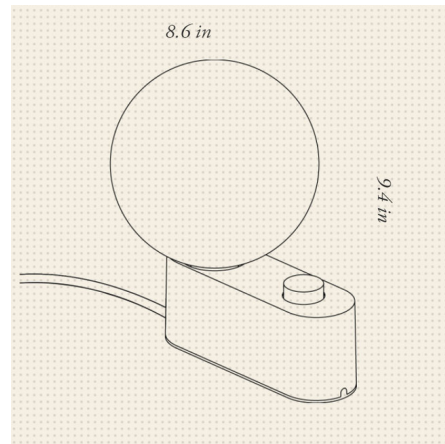

Shown in charcoal

CLICK TO VIEW PRODUCT

Notes: