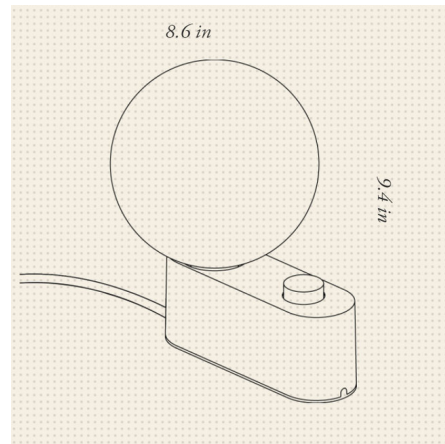

Shown in chalk

CLICK TO VIEW PRODUCT

Notes: