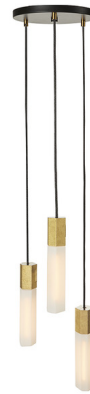

Lightology

lightology.com
866-954-4489
05-20-26

Project: _____

Company: _____

Location: _____ Fixture Type: _____

SPEC #: **TAL983058**

Approved On: _____ Approved By: _____

Basalt Multi Light Pendant By Tala

Description

The Basalt Multi Light Pendant is inspired by the columns of the Giants Causeway in Northern Ireland. The unique shape and sleek colors are perfect in a variety of interior styles. Features mouth blown borosilicate Frosted glass and a Stainless Steel or Brass finish with a Black canopy and cord in 3 and 5 light options. Canopy: 9.84 / 20 inch diameter. UL and cUL listed.

Shown in brass / frosted

Specifications

COLOR Frosted
BODY FINISH Brass
WATTAGE 15W
DIMMER Standard 120V
DIMENSIONS 2.2"W x 8.6"H
BULB INCLUDED 3 x T10/Medium (E26)/5W/120V LED

Technical Information

PRODUCT DIMENSIONS Adjustable Cable Length: 120"
LAMP LIFE 15000 hours
BEAM ANGLE 360°
COLOR RENDERING 95 CRI
LAMP COLOR 2100K
LUMENS/WATT 150.00
LUMINOUS FLUX 750 lumens