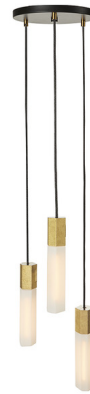

## Basalt Multi Light Pendant By Tala

### Description

The Basalt Multi Light Pendant is inspired by the columns of the Giants Causeway in Northern Ireland. The unique shape and sleek colors are perfect in a variety of interior styles. Features mouth blown borosilicate Frosted glass and a Stainless Steel or Brass finish with a Black canopy and cord in 3 and 5 light options. Canopy: 9.84 / 20 inch diameter. UL and cUL listed.

Shown in brass / frosted

### Specifications

COLOR . . . . . Frosted  
BODY FINISH . . . . . Brass  
WATTAGE . . . . . 15W  
DIMMER . . . . . Standard 120V  
DIMENSIONS . . . . . 2.2"W x 8.6"H  
BULB INCLUDED . . . . . 3 x T10/Medium (E26)/5W/120V LED