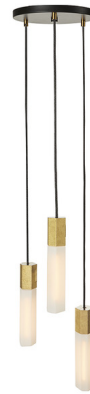

Lightology

lightology.com
866-954-4489
05-21-26

Project: _____

Company: _____

Location: _____ Fixture Type: _____

SPEC #: **TAL983058**

Approved On: _____ Approved By: _____

Basalt Multi Light Pendant By Tala

Description

The Basalt Multi Light Pendant is inspired by the columns of the Giants Causeway in Northern Ireland. The unique shape and sleek colors are perfect in a variety of interior styles. Features mouth blown borosilicate Frosted glass and a Stainless Steel or Brass finish with a Black canopy and cord in 3 and 5 light options. Canopy: 9.84 / 20 inch diameter. UL and cUL listed.

Shown in brass / frosted

Specifications

COLOR Frosted
BODY FINISH Brass
WATTAGE 15W
DIMMER Standard 120V
DIMENSIONS 2.2"W x 8.6"H
BULB INCLUDED 3 x T10/Medium (E26)/5W/120V LED

Technical Information

PRODUCT DIMENSIONS Adjustable Cable Length: 120"
LAMP LIFE 15000 hours
BEAM ANGLE 360°
COLOR RENDERING 95 CRI
LAMP COLOR 2100K
LUMENS/WATT 150.00
LUMINOUS FLUX 750 lumens