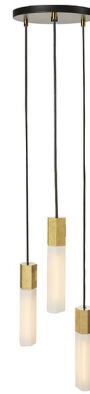

Lightology

lightology.com
866-954-4489
05-24-26

Project: _____

Company: _____

Location: _____ Fixture Type: _____

SPEC #: **TAL983059**

Approved On: _____ Approved By: _____

Basalt Multi Light Pendant

By Tala

Description

The Basalt Multi Light Pendant is inspired by the columns of the Giants Causeway in Northern Ireland. The unique shape and sleek colors are perfect in a variety of interior styles. Features mouth blown borosilicate Frosted glass and a Stainless Steel or Brass finish with a Black canopy and cord in 3 and 5 light options. Canopy: 9.84 / 20 inch diameter. UL and cUL listed.

Shown in brass / frosted

Specifications

COLOR Frosted
BODY FINISH Stainless Steel
WATTAGE 15W
DIMMER Standard 120V
DIMENSIONS 2.2"W x 8.6"H
BULB INCLUDED 3 x T10/Medium (E26)/5W/120V LED

Technical Information

LAMP LIFE 15000 hours
BEAM ANGLE 360°
COLOR RENDERING 95 CRI
LAMP COLOR 2100K
LUMENS/WATT 150.00
LUMINOUS FLUX 750 lumens

CLICK TO VIEW PRODUCT

Notes: