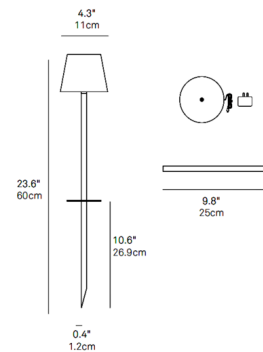

ACCESSORIES INCLUDED

CLICK TO VIEW PRODUCT

Notes: