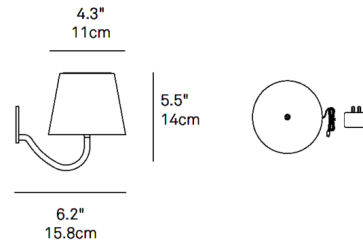

Wall sconce with mounting bracket

ACCESSORIES INCLUDED

Contact charging base
120V AC Adaptor Plug

CLICK TO VIEW PRODUCT

Notes: