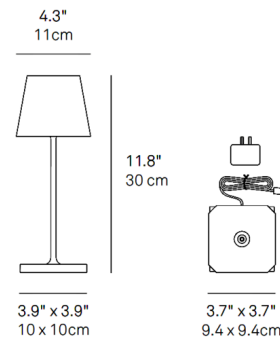

ACCESSORIES INCLUDED

- Contact charging base
- 120V AC Adaptor Plug

CLICK TO VIEW PRODUCT

Notes: