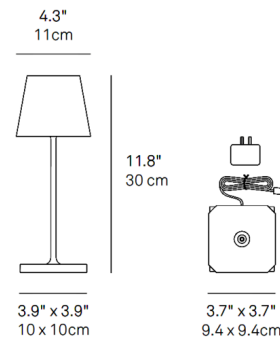

Shown in silver leaf

ACCESSORIES INCLUDED

- Contact charging base
- 120V AC Adaptor Plug

CLICK TO VIEW PRODUCT

Notes: