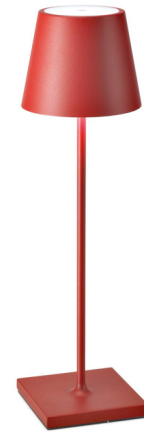

Lightology

lightology.com
866-954-4489
05-17-26

Project: _____
Company: _____
Location: _____ Fixture Type: _____
SPEC #: **ZFF983135**
Approved On: _____ Approved By: _____

Poldina Pro Rechargeable Table Lamp By Zafferano America

Description

The Poldina Pro Rechargeable Table Lamp brings a futuristic appeal into your home through its technological design. This wireless and rechargeable LED lamp emits a clean glow throughout a space, while the Poldina's thin body fits in a number of spaces. Along with a built-in 0 to 100% dimmer, the color temperature can be set to 2200K, 2700K or 3000K (234-251-256 lumens) to set the perfect ambiance for any occasion. Bring the Poldina wherever you go or place it next to your favorite armchair or desk. 12 hour battery life with a 6-7 hour charge time. Charging base and adapter plug included. Suitable for indoor/outdoor (IP65 rating) use. Note: Gold Leaf, Silver Leaf, Copper Leaf, Glossy Gold, and Glossy Chrome finishes may tarnish or peel if left outdoors for extended time periods.

Specifications

COLOR	N/A
BODY FINISH	Red
WATTAGE	2.2W
DIMMER	Included
DIMENSIONS	4.3"W x 14.9"H
INTEGRATED LED MODULE	1 x LED/2.2W/120V LED
COUNTRY OF ORIGIN	China

Technical Information

COLOR RENDERING	80 CRI
LAMP COLOR	CCT Select
LUMENS/WATT	116.36
LUMINOUS FLUX	256 lumens