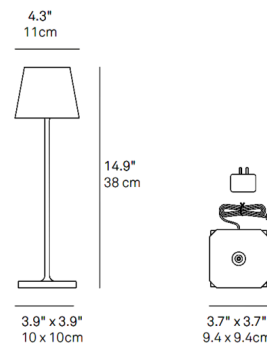

Shown in sage green

ACCESSORIES INCLUDED

Contact charging base
120V AC Adaptor Plug

CLICK TO VIEW PRODUCT

Notes: