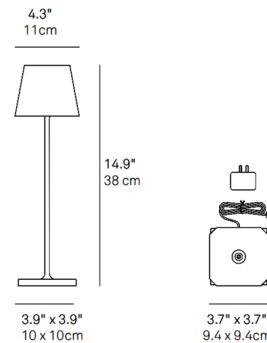

Shown in sage green

ACCESSORIES INCLUDED

- Contact charging base
- 120V AC Adaptor Plug

CLICK TO VIEW PRODUCT

Notes: