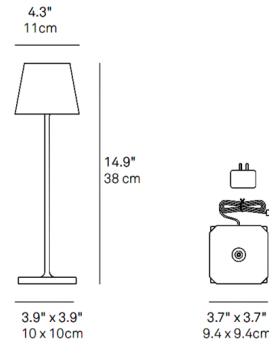

Shown in sage green

ACCESSORIES INCLUDED

Contact charging base
120V AC Adaptor Plug

CLICK TO VIEW PRODUCT

Notes: