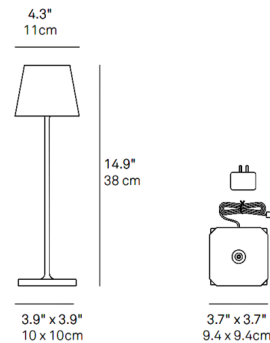

ACCESSORIES INCLUDED

Contact charging base
120V AC Adaptor Plug

CLICK TO VIEW PRODUCT

Notes: