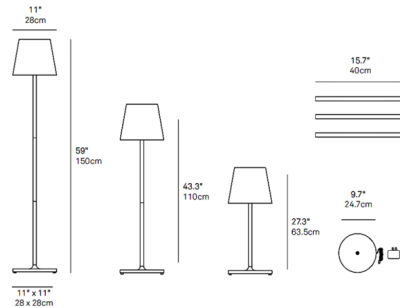

Lightology

lightology.com
866-954-4489
07-07-26

Project: _____
Company: _____
Location: _____ Fixture Type: _____
SPEC #: **ZFF983158**
Approved On: _____ Approved By: _____

Poldina Pro L Rechargeable Floor Lamp By Zafferano America

Description

The Poldina L Rechargeable Floor Lamp brings a futuristic appeal into your home through its technological design. This rechargeable portable LED lamp emits a clean glow throughout a space, while the Poldina's thin body fits in a number of spaces. Bring the Poldina wherever you go or place it next to your favorite armchair or desk. Adjustable Height: 20.4, 34.2 or 48 inch. 11 hour battery life with a 11 hour charge time. Charging base, adapter plug and stem kit included. Can be switched between 2700K and 3000K (479-540 lumens). Features touch dimmer. Suitable for indoor/outdoor (IP54) use.

Specifications

COLOR	N/A
BODY FINISH	Dark Gray
WATTAGE	5.5W
DIMMER	Included
DIMENSIONS	6.5"W x 48"H
INTEGRATED LED MODULE	1 x LED/5.5W/120V LED

Technical Information

COLOR RENDERING	80 CRI
LAMP COLOR	CCT Select
LUMENS/WATT	98.18
LUMINOUS FLUX	540 lumens

Shown in dark gray

ACCESSORIES INCLUDED

CLICK TO VIEW PRODUCT

Notes: