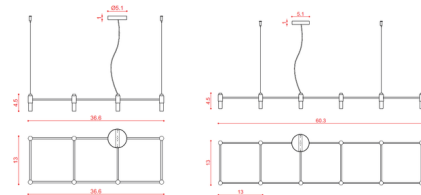

Specifications

COLOR . . . . . Frosted
BODY FINISH . . . . . Matte Black
WATTAGE 36W
DIMMER . . . . . Standard 120V
DIMENSIONS . . . . . 60.3"L x 13"W x 4.5"H
BULB NOT INCLUDED . . . . . 12 x JCD/G9/3W/120V LED