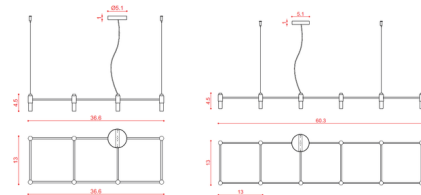

By Tooy

Description

The Quadrante Linear Chandelier uses linear geometry to create a truly stunning work of contemporary lighting. A modular suspension made of welded and powder coated steel pipes is finished with a Matte Black finish topped off with frosted cylindrical glass diffusers.

Shown in matte black / frosted

Specifications

COLOR Frosted
BODY FINISH Matte Black
WATTAGE 36W
DIMMER Standard 120V
DIMENSIONS 60.3"L x 13"W x 4.5"H
BULB NOT INCLUDED 12 x JCD/G9/3W/120V LED

Technical Information

PRODUCT DIMENSIONS Cable Length: 49.2"

CLICK TO VIEW PRODUCT

Notes: