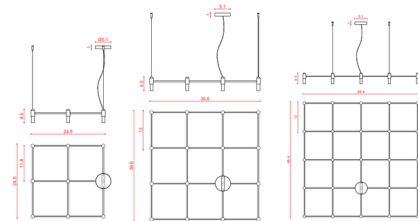

By Tooy

Description

The Quadrante Square Chandelier uses linear geometry to create a truly stunning work of contemporary lighting. A modular suspension made of welded and powder coated steel pipes is finished in Matte Black and topped off with frosted cylindrical glass diffusers.

Shown in matte black / frosted

Specifications

COLOR Frosted
BODY FINISH Matte Black
WATTAGE 48W
DIMMER Standard 120V
DIMENSIONS 36.6"W x 4.5"H x 36.6"D
BULB NOT INCLUDED 16 x JCD/G9/3W/120V LED

Technical Information

PRODUCT DIMENSIONS Cable Length: 49.2 Inch

CLICK TO VIEW PRODUCT

Notes: