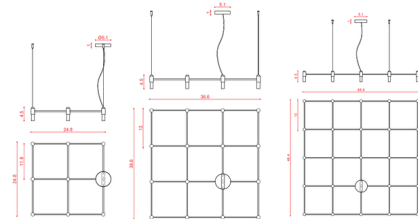

### Specifications

COLOR . . . . . Frosted  
BODY FINISH . . . . . Matte Black  
WATTAGE . . . . . 48W  
DIMMER . . . . . Standard 120V  
DIMENSIONS . . . . . 36.6"W x 4.5"H x 36.6"D  
BULB NOT INCLUDED . . . . . 16 x JCD/G9/3W/120V LED

### Technical Information

PRODUCT DIMENSIONS . . . . . Cable Length: 49.2 Inch

CLICK TO VIEW PRODUCT

Notes: