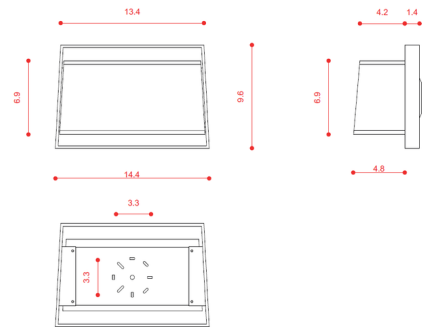

Shown in sand black / beige / black net

Specifications

COLOR Beige / Black Net
BODY FINISH Sand Black
WATTAGE 15W
DIMMER Standard 120V
DIMENSIONS 14.4"W x 9.6"H x 4.8"D
BULB NOT INCLUDED 1 x A19/Medium (E26)/15W/120V LED