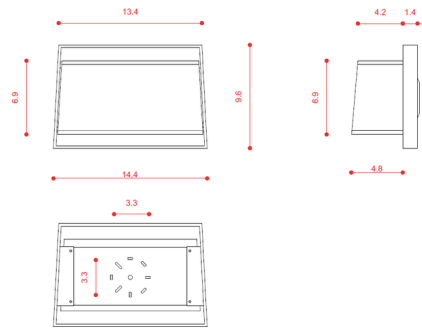

Shown in sand black / beige / black net

Specifications

COLOR Beige / Black Net
BODY FINISH Sand Black
WATTAGE 15W
DIMMER Standard 120V
DIMENSIONS 14.4"W x 9.6"H x 4.8"D
BULB NOT INCLUDED 1 x A19/Medium (E26)/15W/120V LED