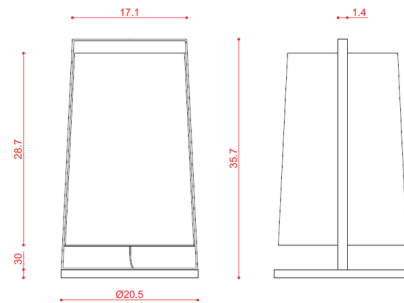

Specifications

COLOR	Beige / Black Net
BODY FINISH	Sand Black
WATTAGE	20W
DIMMER	N/A
DIMENSIONS	20.5"W x 35.7"H
BULB NOT INCLUDED	1 x A19/Medium (E26)/20W/120V LED

CLICK TO VIEW PRODUCT

Notes: