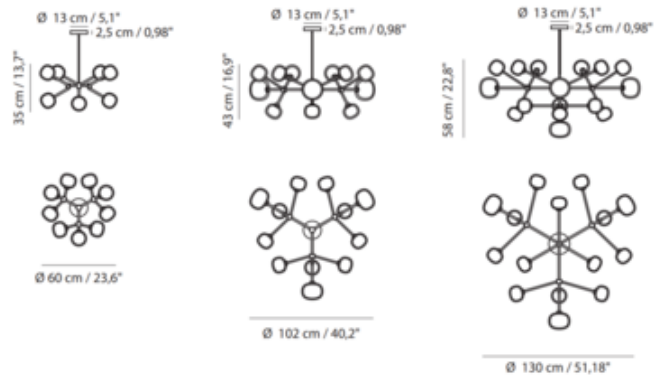

COMPANY	PROJECT	FIXTURE TYPE	APPROVED BY	DATE