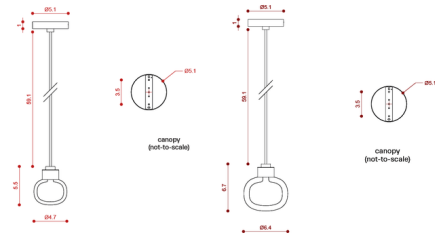

By Tooy

Description

The Nabila Pendant's elegant sophistication is inspired by the 1950s pursuit to outer space. A Matte Black frame with Black Chrome accents and Smoke borosilicate glass or a Matte Black frame with Brushed Brass accents and Clear borosilicate glass brings a unique touch to a contemporary interior. Place in the entryway or over the dining table to complete your aesthetic.

Shown in matte black / black chrome / smoke

Specifications

COLOR Smoke
BODY FINISH Matte Black / Black Chrome
WATTAGE 5W
DIMMER Standard 120V
DIMENSIONS 4.7"W x 5.5"H
BULB NOT INCLUDED 1 x JCD/G9/5W/120V LED

Technical Information

PRODUCT DIMENSIONS Cord Length: 59.1"

CLICK TO VIEW PRODUCT

Notes: