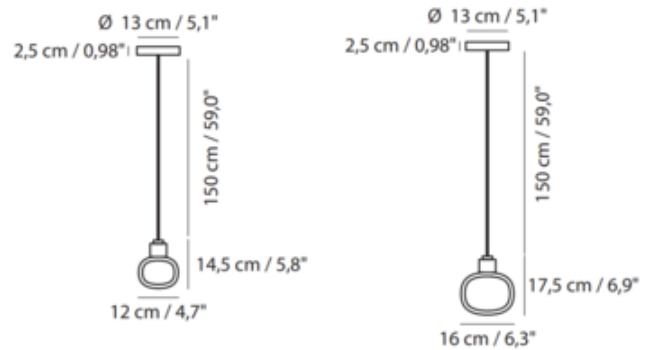

BRAND

Tooy

DESCRIPTION

The Nabila Pendant's elegant sophistication is inspired by the 1950s pursuit to outer space. A Matte Black frame with Black Chrome accents and Smoke borosilicate glass or a Matte Black frame with Brushed Brass accents and Clear borosilicate glass brings a unique touch to a contemporary interior. Place in the entryway or over the dining table to complete your aesthetic. Available in two sizes.

Shown in: Matte Black / Black Chrome / Smoke

SHADE COLOR	Smoke
BODY FINISH	Matte Black / Black Chrome
WATTAGE	10W
DIMMER	Standard 120V
DIMENSIONS	4.7"W x 5.8"H
BULB NOT INCLUDED	
LAMP	1 x JCD/C9/10W/120V Halogen 1 x JCD/C9/120V LED

Technical Information

PRODUCT DIMENSIONS	Cord Length: 59"
---------------------------	------------------

SPEC # TOY983194

COMPANY	PROJECT	FIXTURE TYPE	APPROVED BY	DATE