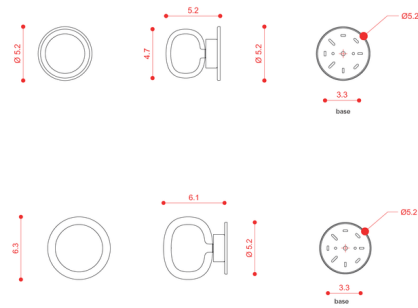

By Tooy

Description

The Nabila Wall/Ceiling Light's elegant sophistication is inspired by the 1950s pursuit to outer space. With a choice between smoked or clear borosilicate glass, this sconce brings a unique touch to a contemporary interior. Perfect for a hallway or powder room. Note: Includes canopy to cover U.S. junction box.

Shown in matte black / black chrome / smoke

Specifications

COLOR	Smoke
BODY FINISH	Matte Black / Black Chrome
WATTAGE	5W
DIMMER	Standard 120V
DIMENSIONS	4.7"W x 5.2"H x 5.2"D
BULB NOT INCLUDED	1 x JCD/G9/5W/120V LED