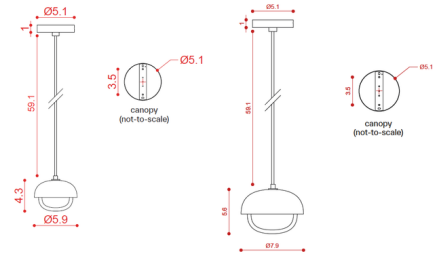

By Tooy

Description

The Muse Pendant presents a neo-vintage look with textures and finishes that emulate an industrial aesthetic. Layered metal domes - one Sand Black and the other Polished Brass or Bright Copper - are finished with a double-sided diffuser in Borosilicate Glass that provides a soft lighting atmosphere. Place the Muse where decorative, layered lighting is most needed to make a polished statement.

Shown in sand black / copper

Specifications

COLOR Copper
BODY FINISH Sand Black
WATTAGE 25W
DIMMER Standard 120V
DIMENSIONS 5.9"W x 4.3"H
BULB NOT INCLUDED 1 x JCD/G9/25W/120V LED

Technical Information

PRODUCT DIMENSIONS Cable Length: 59"