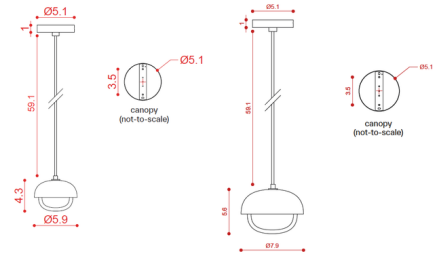

By Tooy

Description

The Muse Pendant presents a neo-vintage look with textures and finishes that emulate an industrial aesthetic. Layered metal domes - one Sand Black and the other Polished Brass or Bright Copper - are finished with a double-sided diffuser in Borosilicate Glass that provides a soft lighting atmosphere. Place the Muse where decorative, layered lighting is most needed to make a polished statement.

Shown in sand black / copper

Specifications

COLOR	Copper
BODY FINISH	Sand Black
WATTAGE	25W
DIMMER	Standard 120V
DIMENSIONS	5.9"W x 4.3"H
BULB NOT INCLUDED	1 x JCD/G9/25W/120V LED

Technical Information

PRODUCT DIMENSIONS	Cable Length: 59"
--------------------	-------------------