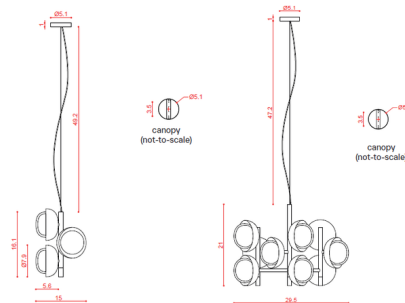

Lightology

lightology.com
866-954-4489
04-08-26

Project: _____
Company: _____
Location: _____ Fixture Type: _____
SPEC #: **TOY983214**
Approved On: _____ Approved By: _____

Muse Chandelier By Tooy

Description

The Muse Chandelier presents a neo-vintage look with textures and finishes that emulate an industrial aesthetic. Layered metal domes - one Sand Black and the other Polished Brass or Bright Copper - are finished with a double-sided diffuser in Borosilicate Glass that provides a soft lighting atmosphere. Place the Muse where decorative, layered lighting is most needed to make a polished statement. Available in two sizes.

Shown in sand black / brushed brass

Specifications

COLOR Brushed Brass
BODY FINISH Sand Black
WATTAGE 125W
DIMMER Standard 120V
DIMENSIONS 15"W x 16.1"H
BULB NOT INCLUDED 5 x JCD/G9/25W/120V LED

Technical Information

PRODUCT DIMENSIONS Cord Length: 43.3"

CLICK TO VIEW PRODUCT

Notes: