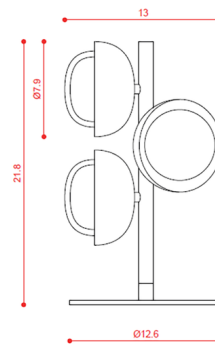

Shown in sand black / copper

Specifications

COLOR	Copper
BODY FINISH	Sand Black
WATTAGE	100W
DIMMER	N/A
DIMENSIONS	13"W x 21.8"H
BULB NOT INCLUDED	4 x JCD/G9/25W/120V LED

CLICK TO VIEW PRODUCT

Notes: