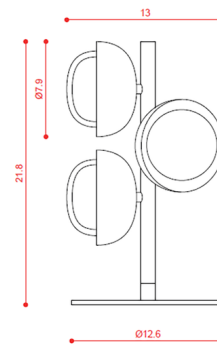

### Specifications

COLOR . . . . . Copper  
BODY FINISH . . . . . Sand Black  
WATTAGE . . . . . 100W  
DIMMER . . . . . N/A  
DIMENSIONS . . . . . 13"W x 21.8"H  
BULB NOT INCLUDED . . . . . 4 x JCD/G9/25W/120V LED