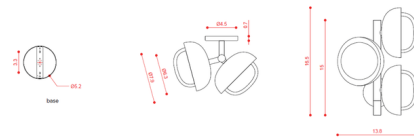

By Tooy

Description

The Muse Wall Sconce has a neo-vintage appeal that blends contemporary design with a midcentury palette. Constructed of Metal with a double-sided diffuser in borosilicate Glass, the Muse's domes (one internal and the other one external) have the internal side with different colors or finishing: they can be painted or finished in polished brass and bright copper, thus to create different textural combinations.

Shown in sand black / brushed brass

Specifications

COLOR Brushed Brass
BODY FINISH Sand Black
WATTAGE 100W
DIMMER Standard 120V
DIMENSIONS 13.7"W x 16.5"H x 8.6"D
BULB NOT INCLUDED 4 x JCD/G9/25W/120V LED

Technical Information

PRODUCT DIMENSIONS Backplate: 4.3"

CLICK TO VIEW PRODUCT

Notes: