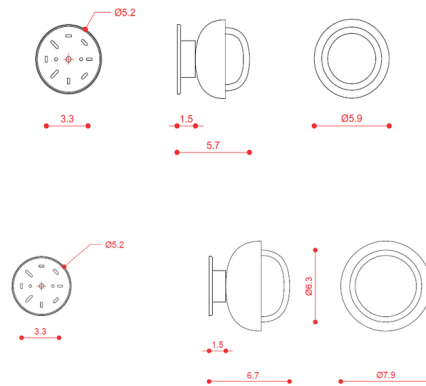

### Description

The Muse Wall Sconce has a neo-vintage appeal that blends contemporary design with a midcentury palette. Constructed of Metal with a double-sided diffuser in borosilicate Glass, the Muse's domes (one internal and the other one external) have the internal side with different colors or finishing: they can be painted or finished in polished brass and bright copper, thus to create different textural combinations.

### Specifications

COLOR	Brushed Brass
BODY FINISH	Sand Black
WATTAGE	25W
DIMMER	Standard 120V
DIMENSIONS	5.9"W x 5.7"H x 5.7"D
BULB NOT INCLUDED	1 x JCD/G9/25W/120V LED

CLICK TO VIEW PRODUCT

Notes: