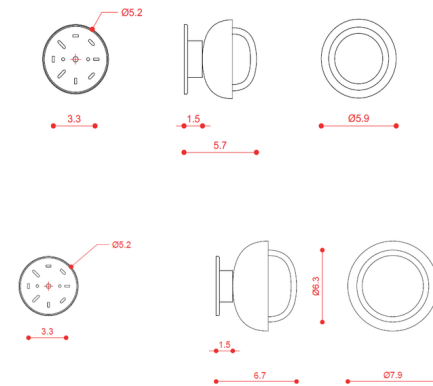

### Description

The Muse Wall Sconce has a neo-vintage appeal that blends contemporary design with a midcentury palette. Constructed of Metal with a double-sided diffuser in borosilicate Glass, the Muse's domes (one internal and the other one external) have the internal side with different colors or finishing: they can be painted or finished in polished brass and bright copper, thus to create different textural combinations.

### Specifications

COLOR	Brushed Brass
BODY FINISH	Sand Black
WATTAGE	25W
DIMMER	Standard 120V
DIMENSIONS	5.9"W x 5.7"H x 5.7"D
BULB NOT INCLUDED	1 x JCD/G9/25W/120V LED

CLICK TO VIEW PRODUCT

Notes: