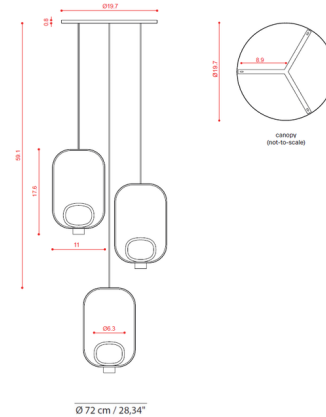

### Specifications

COLOR	N/A
BODY FINISH	Sand Black / Sand Grey
WATTAGE	87W
DIMMER	Standard 120V
DIMENSIONS	28.346"W x 17.6"H x 5.9"D
BULB NOT INCLUDED	3 x JCD/G9/25W/120V LED
BULB NOT INCLUDED	3 x JCD/G9/4W/120V LED