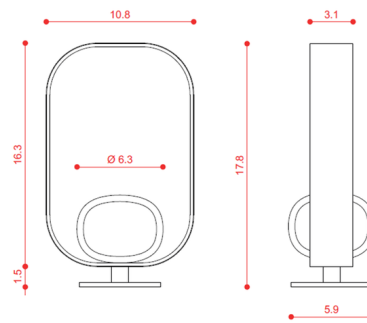

Shown in sand black / tan / blue leather

Specifications

COLOR N/A
BODY FINISH Sand Black / Tan / Blue Leather
WATTAGE 25W
DIMMER N/A
DIMENSIONS 10.8"W x 17.8"H x 5.9"D
BULB NOT INCLUDED 1 x JCD/G9/25W/120V LED