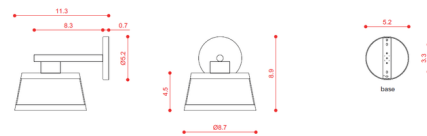

Shown in sand black / beige

Specifications

COLOR Beige
BODY FINISH Sand Black
WATTAGE 15W
DIMMER Standard 120V
DIMENSIONS 8.7"W x 8.9"H x 11.3"D
BULB NOT INCLUDED 1 x A19/Medium (E26)/15W/120V LED

Technical Information

PRODUCT DIMENSIONS Backplate: 4.3" dia.

CLICK TO VIEW PRODUCT

Notes: