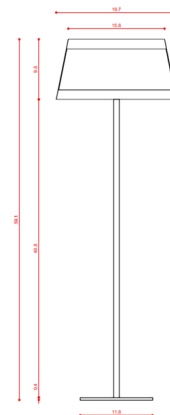

By Tooy

Description

The Lilly Floor Lamp echoes the lightness, sobriety and minimalism of Asian design. Simple elegance is achieved through the Lilly's sleek Sand Black Metal details and heighten by the Beige Fabric shade with black netting that gently softens the emitted light. Add a piece of sophistication into your contemporary space with the Lilly. On/off switch on cable.

Shown in sand black / beige

Specifications

COLOR	Beige
BODY FINISH	Sand Black
WATTAGE	15W
DIMMER	N/A
DIMENSIONS	19.7"W x 59.1"H
BULB NOT INCLUDED	1 x A19/Medium (E26)/15W/120V LED

CLICK TO VIEW PRODUCT

Notes: