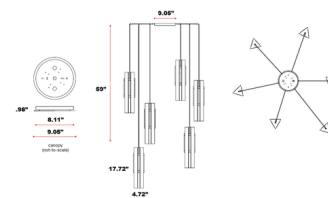

Shown in sand black / brushed brass

Specifications

COLOR	N/A
BODY FINISH	Sand Black / Brushed Brass
WATTAGE	45W
DIMMER	Standard 120V
DIMENSIONS	19.69"W x 17.72"H
BULB NOT INCLUDED	3 x A19/Medium (E26)/15W/120V LED

Technical Information

PRODUCT DIMENSIONS Adjustable Cable Length: 59"

CLICK TO VIEW PRODUCT

Notes: