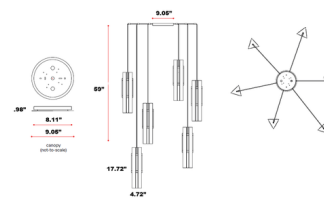

### Specifications

COLOR	N/A
BODY FINISH	Sand Black / Brushed Brass
WATTAGE	45W
DIMMER	Standard 120V
DIMENSIONS	19.69"W x 17.72"H
BULB NOT INCLUDED	3 x A19/Medium (E26)/15W/120V LED

### Technical Information

PRODUCT DIMENSIONS	Adjustable Cable Length: 59"
--------------------	------------------------------

CLICK TO VIEW PRODUCT

Notes: