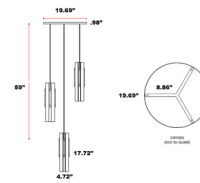

### Specifications

COLOR	N/A
BODY FINISH	Sand Black / Brushed Brass
WATTAGE	45W
DIMMER	Standard 120V
DIMENSIONS	19.69"W x 17.72"H
BULB NOT INCLUDED	3 x A19/Medium (E26)/15W/120V LED

### Technical Information

PRODUCT DIMENSIONS	Adjustable Cable Length: 59"
--------------------	------------------------------

CLICK TO VIEW PRODUCT

Notes: