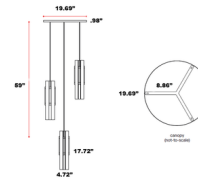

Description

The Excalibur Multi Light Pendant features a slightly Art Deco-inspired aesthetic with a modern twist. Within each shade, light is spread from a pair of plexiglass prisms, which are surrounded by a trio of rectangular metal panels. Excalibur's soaring vertical lines recall the grandeur of the Art Deco era, while its rigid, geometric structure gives the fixture a contemporary touch.

Shown in sand black / brushed brass

Specifications

COLOR	N/A
BODY FINISH	Sand Black / Brushed Brass
WATTAGE	45W
DIMMER	Standard 120V
DIMENSIONS	19.69"W x 17.72"H
BULB NOT INCLUDED	3 x A19/Medium (E26)/15W/120V LED

Technical Information

PRODUCT DIMENSIONS Adjustable Cable Length: 59"

CLICK TO VIEW PRODUCT

Notes: