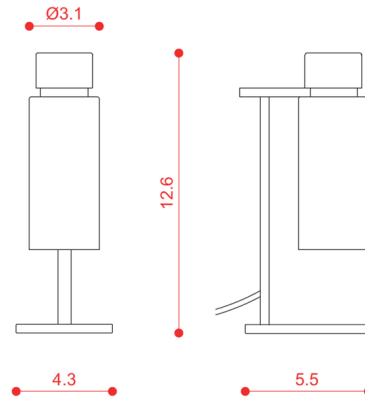

Shown in matte black / brushed brass / smoke

Specifications

COLOR	Smoke
BODY FINISH	Matte Black / Black Chrome
WATTAGE	8W
DIMMER	N/A
DIMENSIONS	4.3"W x 12.6"H x 5.5"D
BULB NOT INCLUDED	1 x B10/Candelabra (E12)/8W/120V LED