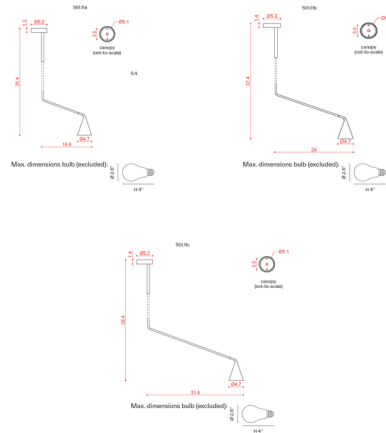

Lightology

lightology.com
866-954-4489
07-11-26

Project: _____

Company: _____

Location: _____ Fixture Type: _____

SPEC #: **TOY983274**

Approved On: _____ Approved By: _____

Gordon Adjustable Ceiling Light By Tooy

Description

The Gordon Ceiling Light features a conical diffuser that can be rotated up to 270 degrees to direct the light where it is needed the most. The arm of the fixture is adjustable with a minimum/maximum overall height. Available in a Matte Black finish complemented by a variety of shade finish options.

Shown in matte black / black chrome

Specifications

COLOR	Black Chrome
BODY FINISH	Matte Black
WATTAGE	7.5W
DIMMER	Standard 120V
DIMENSIONS	4.7\"W x 35.4\"H x 16.6\"D
BULB NOT INCLUDED	1 x A19/Medium (E26)/7.5W/120V LED