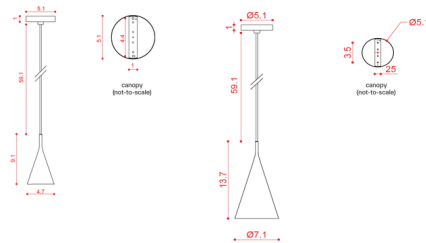

### Specifications

COLOR . . . . . Matte Black  
BODY FINISH . . . . . Matte Black  
WATTAGE . . . . . 7.5W  
DIMMER . . . . . Standard 120V  
DIMENSIONS . . . . . 4.7"W x 9.1"H  
BULB NOT INCLUDED . . . . . 1 x A19/Medium (E26)/7.5W/120V LED

### Technical Information

PRODUCT DIMENSIONS . . . . . Cord Length: 59.1"

CLICK TO VIEW PRODUCT

Notes: