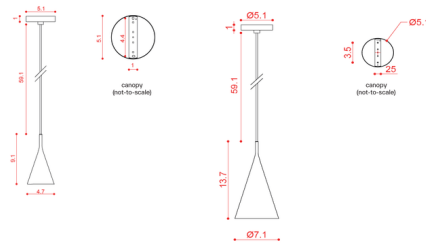

Lightology

lightology.com
866-954-4489
05-18-26

Project: _____
Company: _____
Location: _____ Fixture Type: _____
SPEC #: **TOY983303**
Approved On: _____ Approved By: _____

Gordon Conical Pendant

By Tooy

Description

The Gordon Pendant has a formal and material interpretation of the conical diffuser that is the main feature of the Gordon product line from Tooy. Available in a Matte Black finish complemented by a variety of shade finishes.

Shown in matte black / matte black

Specifications

COLOR Matte Black
BODY FINISH Matte Black
WATTAGE 7.5W
DIMMER Standard 120V
DIMENSIONS 4.7"W x 9.1"H
BULB NOT INCLUDED 1 x A19/Medium (E26)/7.5W/120V LED

Technical Information

PRODUCT DIMENSIONS Cord Length: 59.1"

CLICK TO VIEW PRODUCT

Notes: