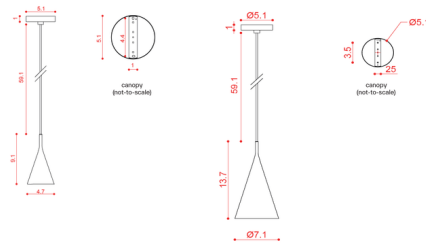

Shown in matte black / matte black

Specifications

COLOR Matte Black
BODY FINISH Matte Black
WATTAGE 7.5W
DIMMER Standard 120V
DIMENSIONS 4.7"W x 9.1"H
BULB NOT INCLUDED 1 x A19/Medium (E26)/7.5W/120V LED

Technical Information

PRODUCT DIMENSIONS Cord Length: 59.1"

CLICK TO VIEW PRODUCT

Notes: