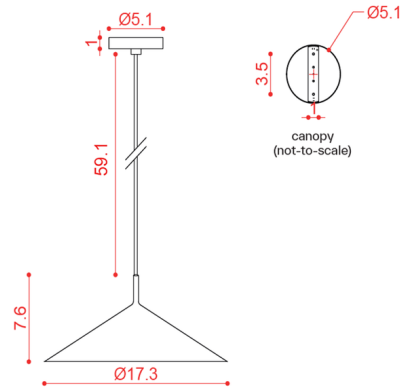

Lightology

lightology.com
866-954-4489
04-24-26

Project: _____

Company: _____

Location: _____ Fixture Type: _____

SPEC #: **TOY983311**

Approved On: _____ Approved By: _____

Gordon Large Cone Pendant By Tooy

Description

The Gordon Pendant has a formal and material interpretation of the conical diffuser that is the main feature of the Gordon product line from Tooy. Available in a Matte Black finish complemented by a variety of shade finishes. Phase cut dimming.

Shown in matte black / matte black

Specifications

COLOR Matte Black
BODY FINISH Matte Black
WATTAGE 24W
DIMMER Low Voltage Electronic
DIMENSIONS 17.3"W x 7.6"H
INTEGRATED LED MODULE 1 x LED/24W/120V LED

Technical Information

PRODUCT DIMENSIONS Adjustable Cord Length: 59.1"
LAMP COLOR 2700K
LUMENS/WATT 115.00
LUMINOUS FLUX 2760 lumens

CLICK TO VIEW PRODUCT

Notes: