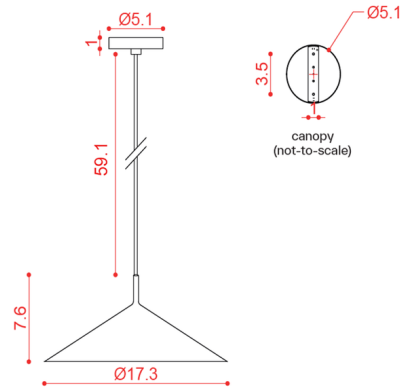

Lightology

lightology.com
866-954-4489
07-11-26

Project: _____

Company: _____

Location: _____ Fixture Type: _____

SPEC #: **TOY983311**

Approved On: _____ Approved By: _____

Gordon Large Cone Pendant By Tooy

Description

The Gordon Pendant has a formal and material interpretation of the conical diffuser that is the main feature of the Gordon product line from Tooy. Available in a Matte Black finish complemented by a variety of shade finishes. Phase cut dimming.

Shown in matte black / matte black

Specifications

COLOR Matte Black
BODY FINISH Matte Black
WATTAGE 24W
DIMMER Low Voltage Electronic
DIMENSIONS 17.3"W x 7.6"H
INTEGRATED LED MODULE 1 x LED/24W/120V LED

Technical Information

PRODUCT DIMENSIONS Adjustable Cord Length: 59.1"
LAMP COLOR 2700K
LUMENS/WATT 115.00
LUMINOUS FLUX 2760 lumens

CLICK TO VIEW PRODUCT

Notes: