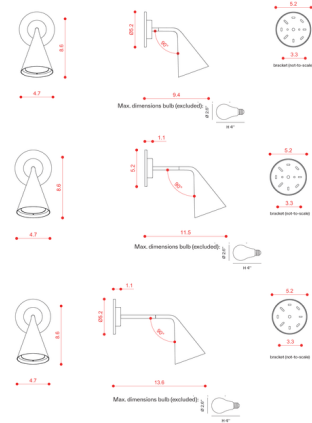

## Gordon Adjustable Wall Sconce By Tooy

### Description

The Gordon Wall Sconce has a formal and material interpretation of the conical diffuser that is the main feature of the Gordon product line from Tooy. Adjustable direct light 270 degrees. Available in a Matte Black finish complemented by a variety of colored shades. Includes cover plate for US junction box.

### Specifications

COLOR	Brushed Brass
BODY FINISH	Matte Black
WATTAGE	7.5W
DIMMER	Standard 120V
DIMENSIONS	4.7"W x 8.6"H x 11.5"D
BULB NOT INCLUDED	1 x A19/Medium (E26)/7.5W/120V LED

CLICK TO VIEW PRODUCT