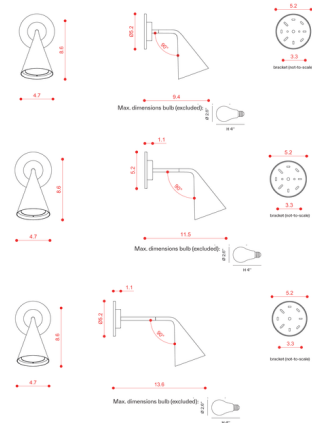

## Gordon Adjustable Wall Sconce By Tooy

### Description

The Gordon Wall Sconce has a formal and material interpretation of the conical diffuser that is the main feature of the Gordon product line from Tooy. Adjustable direct light 270 degrees. Available in a Matte Black finish complemented by a variety of colored shades. Includes cover plate for US junction box.

### Specifications

COLOR	Brushed Brass
BODY FINISH	Matte Black
WATTAGE	7.5W
DIMMER	Standard 120V
DIMENSIONS	4.7"W x 8.6"H x 11.5"D
BULB NOT INCLUDED	1 x A19/Medium (E26)/7.5W/120V LED

CLICK TO VIEW PRODUCT