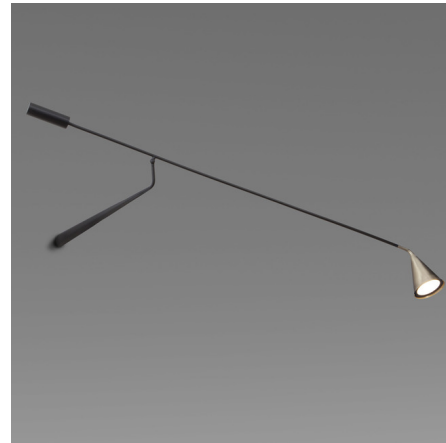

Lightology

lightology.com
866-954-4489
04-22-26

Project: _____
Company: _____
Location: _____ Fixture Type: _____
SPEC #: **TOY983348**
Approved On: _____ Approved By: _____

Gordon Extended Wall Light By Tooy

Description

The Gordon Extended Wall Sconce has a formal and material interpretation of the conical diffuser that is the main feature of the Gordon product line from Tooy. A single arm cantilevers from the Gordon's centerpoint and provides ample lighting for both tasks and ambience. Adjustable direct light 270 degrees. Available with a Matte Black finish complemented by a Black, Black Chrome, or Brushed Brass colored shade. Note: Includes canopy to cover standard U.S. junction box.

Shown in matte black / brushed brass

Specifications

COLOR	Brushed Brass
BODY FINISH	Matte Black
WATTAGE	7.5W
DIMMER	Standard 120V
DIMENSIONS	5.2"W x 15.2"H x 63.7"D
BULB NOT INCLUDED	1 x A19/Medium (E26)/7.5W/120V LED