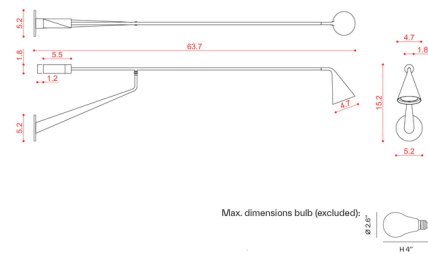

Description

The Gordon Extended Wall Sconce has a formal and material interpretation of the conical diffuser that is the main feature of the Gordon product line from Tooy. A single arm cantilevers from the Gordon's centerpoint and provides ample lighting for both tasks and ambience. Adjustable direct light 270 degrees. Available with a Matte Black finish complemented by a Black, Black Chrome, or Brushed Brass colored shade. Note: Includes canopy to cover standard U.S. junction box.

Shown in matte black / brushed brass

Specifications

COLOR	Brushed Brass
BODY FINISH	Matte Black
WATTAGE	7.5W
DIMMER	Standard 120V
DIMENSIONS	5.2"W x 15.2"H x 63.7"D
BULB NOT INCLUDED	1 x A19/Medium (E26)/7.5W/120V LED