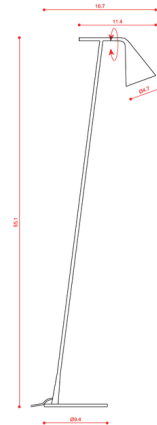

By Tooy

Description

The Gordon Floor Lamp has a formal and material interpretation of the conical diffuser that is the main feature of the Gordon product line from Tooy. Available with a Matte Black finish complemented by a Black, Black Chrome, Polished Brass or Brushed Brass colored shade. The head of the lamp can rotate up to 270 degrees allowing you to position the light where it is needed the most. Includes 118 inch black cable with on/off switch.

Shown in matte black / black chrome

Specifications

COLOR Black Chrome
BODY FINISH Matte Black
WATTAGE 7.5W
DIMMER N/A
DIMENSIONS 11.4"W x 55.1"H
BULB NOT INCLUDED 1 x A19/Medium (E26)/7.5W/120V LED

CLICK TO VIEW PRODUCT