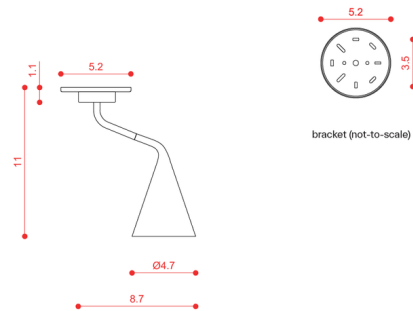

### Description

The Gordon Adjustable Ceiling Light features a conical diffuser that can be rotated up to 270 degrees to direct the light where it is needed the most. The arm of the fixture is adjustable. Perfect for a kitchen, hallway, or even to add illumination to a wall. Note: Includes canopy to cover U.S. junction box.

### Specifications

COLOR . . . . . Brushed Brass  
BODY FINISH . . . . . Matte Black  
WATTAGE . . . . . 7.5W  
DIMMER . . . . . Standard 120V  
DIMENSIONS . . . . . 8.7"W x 11"H  
BULB NOT INCLUDED . . . . . 1 x A19/Medium (E26)/7.5W/120V LED