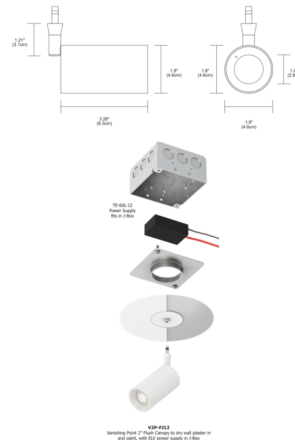

Description

The Vanishing Point Drywall Plaster-In Fast Jack 12V Piston Head with integrated LED features a slight outline of the 2 inch round canopy that it mounts to. Includes a 120-12VAC electronic low voltage (ELV) power supply. Canopy may be painted over to hide 2 inch round outline of canopy, but would need to be repainted if power supply needs to be replaced. Available in two color temperatures with a field adjustable single optical reflector in 15, 25, 35 or 45 degree beam angle options. Die cast aluminum. 1 inch stem length. 90 degree tilt/360 degree rotation. ETL listed. Suitable for damp locations. Title 24 compliant. Product is built to order. NOTE: Product shown in White finish, but only available in Satin Nickel finish.

Specifications

COLOR	N/A
BODY FINISH	Satin Nickel
WATTAGE	9W
DIMMER	Low Voltage Electronic
DIMENSIONS	1.8"W x 3.26"H
INTEGRATED LED MODULE	1 x LED/9W/120V LED

Technical Information

LAMP LIFE	60000 hours
BEAM ANGLE	15°
COLOR RENDERING	95 CRI
LAMP COLOR	2700K
LUMENS/WATT	57.44
LUMINOUS FLUX	517 lumens

Shown in satin nickel

CLICK TO VIEW PRODUCT

Notes: