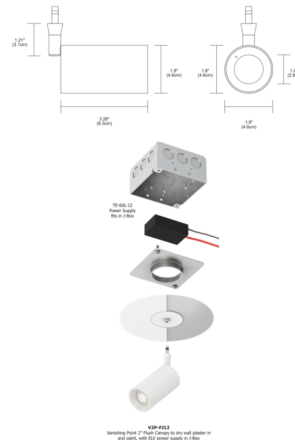

Description

The Vanishing Point Drywall Plaster-In Fast Jack 12V Piston Head with integrated LED features a slight outline of the 2 inch round canopy that it mounts to. Includes a 120-12VAC electronic low voltage (ELV) power supply. Canopy may be painted over to hide 2 inch round outline of canopy, but would need to be repainted if power supply needs to be replaced. Available in two color temperatures with a field adjustable single optical reflector in 15, 25, 35 or 45 degree beam angle options. Die cast aluminum with finish in White or Black. 1 inch stem length. 90 degree tilt/360 degree rotation. ETL listed. Suitable for damp locations. Title 24 compliant. Product is built to order.

Specifications

COLOR	N/A
BODY FINISH	White
WATTAGE	9W
DIMMER	Low Voltage Electronic
DIMENSIONS	1.8"W x 3.26"H
INTEGRATED LED MODULE	1 x LED/9W/120V LED

Technical Information

LAMP LIFE	60000 hours
BEAM ANGLE	15°
COLOR RENDERING	95 CRI
LAMP COLOR	2700K
LUMENS/WATT	57.44
LUMINOUS FLUX	517 lumens

Shown in white

CLICK TO VIEW PRODUCT

Notes: