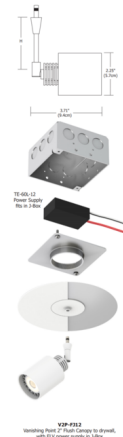

Lightology

lightology.com
866-954-4489
07-11-26

Project: _____
 Company: _____
 Location: _____ Fixture Type: _____
 SPEC #: **EDG983586**
 Approved On: _____ Approved By: _____

Vanishing Point Rebel Plaster-in System with Power By PureEdge Lighting

Description

The Vanishing Point Drywall Plaster-In Fast Jack 12V Rebel head features a slight outline of the 2 inch round canopy that it mounts to. Includes a 120-12VAC electronic low voltage (ELV) power supply. Canopy may be painted over to hide 2 inch round outline of canopy, but would need to be repainted if power supply needs to be replaced. Spun brass with finish in Satin Nickel or Antique Bronze. 1 inch stem length. Maximum 9 watt 12 volt GU5.3 MR16 LED, sold separately. 90 degree tilt/360 degree rotation. ETL listed. Suitable for damp locations. Title 24 compliant. Optional optical accessories sold separately. Product is built to order. Note: Limited quantities available in Bronze finish.

Shown in satin nickel

Specifications

COLOR	N/A
BODY FINISH	Satin Nickel
WATTAGE	9W
DIMMER	Low Voltage Electronic
DIMENSIONS	1"L x 2.25"W x 3.71"H
BULB NOT INCLUDED	1 x MR16/GU5.3 (bipin)/9W/12V LED

CLICK TO VIEW PRODUCT