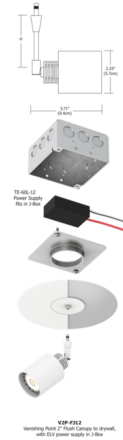

Lightology

lightology.com
866-954-4489
04-25-26

Project: _____

Company: _____

Location: _____ Fixture Type: _____

SPEC #: **EDG983586**

Approved On: _____ Approved By: _____

Vanishing Point Rebel Plaster-in System with Power By PureEdge Lighting

Description

The Vanishing Point Drywall Plaster-In Fast Jack 12V Rebel head features a slight outline of the 2 inch round canopy that it mounts to. Includes a 120-12VAC electronic low voltage (ELV) power supply. Canopy may be painted over to hide 2 inch round outline of canopy, but would need to be repainted if power supply needs to be replaced. Spun brass with finish in Satin Nickel or Antique Bronze. 1 inch stem length. Maximum 9 watt 12 volt GU5.3 MR16 LED, sold separately. 90 degree tilt/360 degree rotation. ETL listed. Suitable for damp locations. Title 24 compliant. Optional optical accessories sold separately. Product is built to order. Note: Limited quantities available in Bronze finish.

Shown in satin nickel

Specifications

COLOR	N/A
BODY FINISH	Satin Nickel
WATTAGE	9W
DIMMER	Low Voltage Electronic
DIMENSIONS	1"L x 2.25"W x 3.71"H
BULB NOT INCLUDED	1 x MR16/GU5.3 (bipin)/9W/12V LED

CLICK TO VIEW PRODUCT