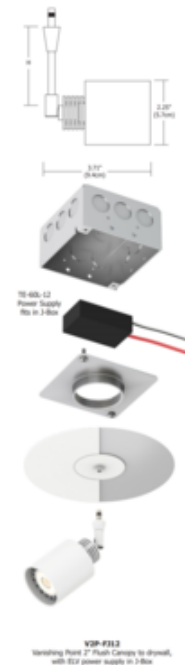

COMPANY	PROJECT	FIXTURE TYPE	APPROVED BY	DATE