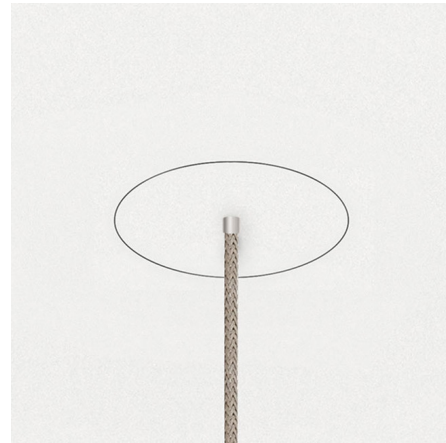

## Vanishing Point Fast Jack Pendant System with Power By PureEdge Lighting

### Description

The Vanishing Point Drywall Monopoint Fast Jack 12V 2 Inch Canopy features a paintable, plaster-in plate with a slight outline of the 2 inch round canopy visible. Designed for new construction applications only. Includes 12 volt electronic low voltage (ELV) power supply which fits inside junction box. Finish in White. ETL listed. Product is built to order. Designed for use with PureEdge Fast Jack 12 volt pendants, sold separately. You can also add a Fast Jack connector (FJ-MC-SN) to any 12 volt pendant or suspension on a coaxial cable, sold separately, and mount to V2P canopy, sold separately.

Shown in white

### Specifications

COLOR	N/A
BODY FINISH	White
WATTAGE	N/A
DIMMER	Low Voltage Electronic
DIMENSIONS	2"W
BULB	N/A

CLICK TO VIEW PRODUCT

Notes: