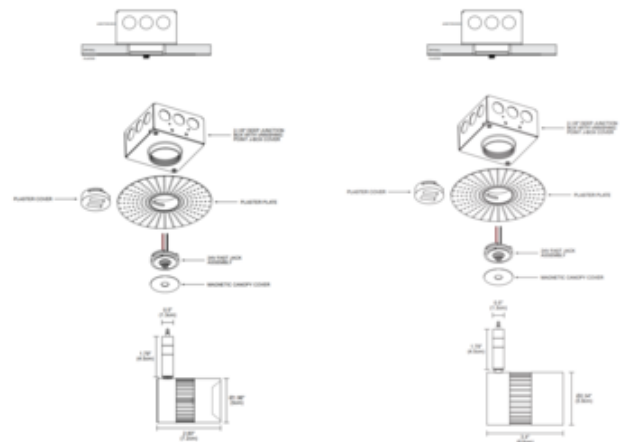

COMPANY	PROJECT	FIXTURE TYPE	APPROVED BY	DATE