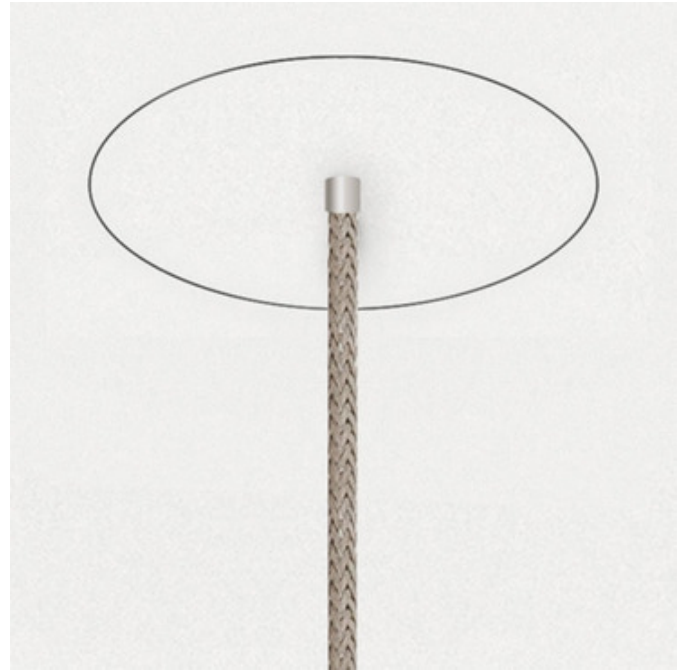

DESIGNER

Gregory Kay

BRAND

PureEdge Lighting

DESCRIPTION

The Vanishing Point 24VDC Grip Jack Connection System for Drywall allows a Pure Edge Linear Dual end feed coaxial cable to disappear into the ceiling (Dynamic Tunable White Systems, Linear Up Down Lights, and Dual Feed Modular, BIY, and MIYO systems). Designed for plaster-in drywall applications. The V2P features a slight outline of the 2 inch round canopy and includes a 24VDC power supply. ETL listed. Title 24 compliant. Non-power cable grip for drywall sold separately.

Shown in: White

SHADE COLOR	N/A
BODY FINISH	White
WATTAGE	N/A
DIMMER	N/A
DIMENSIONS	2"W
LAMP	N/A

SPEC # EDG983735

COMPANY	PROJECT	FIXTURE TYPE	APPROVED BY	DATE