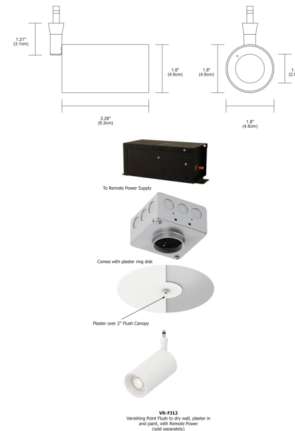

Description

The Vanishing Point Drywall Plaster-In Fast Jack 12V Piston Head with integrated LED features no visible canopy line - just the small (0.5) inch point of connection where the fixture stem disappears into the ceiling. Available in two color temperatures with a field adjustable single optical reflector in 15, 25, 35 or 45 degree beam angle options. Die cast aluminum. 90 degree tilt/360 degree rotation. ETL listed. Title 24 compliant. Note: Required 12VAC 60 watt electronic low voltage (ELV) or 150 or 300 watt magnetic low voltage (MLV) remote power supply sold separately.

Specifications

COLOR	N/A
BODY FINISH	Satin Nickel
WATTAGE	9W
DIMMER	Low Voltage Electronic
DIMENSIONS	1.8"W x 3.26"H
INTEGRATED LED MODULE	1 x LED/9W/12V LED

Technical Information

LAMP LIFE	60000 hours
BEAM ANGLE	15°
COLOR RENDERING	95 CRI
LAMP COLOR	2700K
LUMENS/WATT	57.44
LUMINOUS FLUX	517 lumens

Shown in satin nickel

CLICK TO VIEW PRODUCT

Notes: