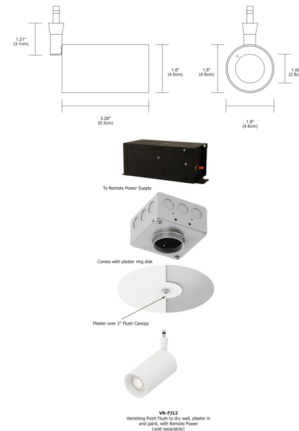

Description

The Vanishing Point Drywall Plaster-In Fast Jack 12V Piston Head with integrated LED features no visible canopy line - just the small (0.5) inch point of connection where the fixture stem disappears into the ceiling. Available in two color temperatures with a field adjustable single optical reflector in 15, 25, 35 or 45 degree beam angle options. Die cast aluminum with finish in White or Black. 90 degree tilt/360 degree rotation. ETL listed. Title 24 compliant. Note: Required 12VAC 60 watt electronic low voltage (ELV) or 150 or 300 watt magnetic low voltage (MLV) remote power supply sold separately.

Specifications

COLOR	N/A
BODY FINISH	White
WATTAGE	9W
DIMMER	Low Voltage Electronic
DIMENSIONS	1.8"W x 3.26"H
INTEGRATED LED MODULE	1 x LED/9W/12V LED

Technical Information

LAMP LIFE	60000 hours
BEAM ANGLE	15°
COLOR RENDERING	95 CRI
LAMP COLOR	2700K
LUMENS/WATT	57.44
LUMINOUS FLUX	517 lumens

Shown in white

CLICK TO VIEW PRODUCT

Notes: