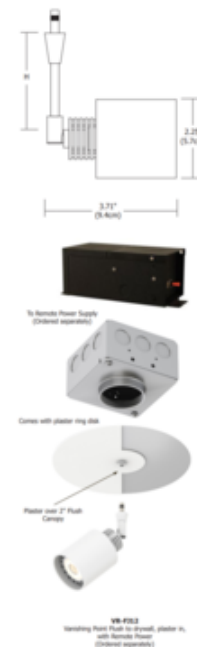

BRAND

PureEdge Lighting

DESCRIPTION

The Vanishing Point Drywall Plaster-In Fast Jack 12V Rebel head features no visible canopy line - just the small (0.5) inch point of connection where the fixture stem disappears into the ceiling. 1 inch stem length. Maximum 9 watt 12 volt GU5.3 MR16 LED, sold separately. 90 degree tilt/360 degree rotation. ETL listed. Suitable for damp locations. Title 24 compliant. Product is built to order. Note: Required 12VAC electronic low voltage (ELV) or 150 watt or 300 watt magnetic low voltage (MLV) remote power supply, and optional optical accessories sold separately.

SHADE COLOR	N/A
BODY FINISH	White
WATTAGE	9W
DIMMER	Low Voltage Electronic
DIMENSIONS	1"L x 2.25"W x 3.71"H
BULB NOT INCLUDED	
LAMP	1 x MR16/GU5.3 (bipin)/9W/12V LED

SPEC # EDG983759

COMPANY	PROJECT	FIXTURE TYPE	APPROVED BY	DATE