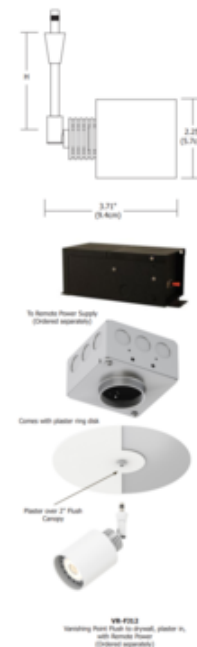

COMPANY	PROJECT	FIXTURE TYPE	APPROVED BY	DATE