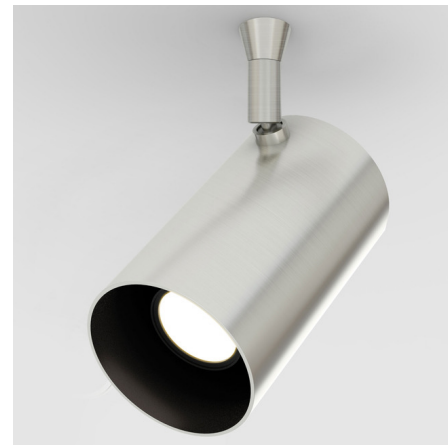

Lightology

lightology.com
866-954-4489
04-25-26

Project: _____
 Company: _____
 Location: _____ Fixture Type: _____
 SPEC #: **EDG983762**
 Approved On: _____ Approved By: _____

Vanishing Point Fast Jack Scope 12V/Remote Power By PureEdge Lighting

Description

The Vanishing Point Drywall Plaster-In 12V Fast Jack Scope Head with integrated LED features no visible canopy line - just the small (0.5) inch point of connection where the fixture stem disappears into the ceiling. Available in 3000K color temperature. Features cool-to-the-touch rotating lens which allows adjustment of the beam angle from a 20 degree spot to a 50 degree flood while the fixture is illuminated. 90 degree tilt/360 degree rotation. ETL listed. Title 24 compliant. Note: Required 120-12VAC 60 watt electronic low voltage (ELV) remote power supply up to 15 feet away, or 300 watt magnetic low voltage (MLV) remote power supply up to 40 feet away, sold separately. Note: Limited quantities available.

Shown in satin nickel

Specifications

COLOR	N/A
BODY FINISH	Satin Nickel
WATTAGE	9W
DIMMER	Low Voltage Electronic
DIMENSIONS	2.24"W x 4"H
INTEGRATED LED MODULE	1 x LED/9W/12V LED

Technical Information

LAMP LIFE	60000 hours
BEAM ANGLE	25°
COLOR RENDERING	92 CRI
LAMP COLOR	3000K
LUMENS/WATT	40.00
LUMINOUS FLUX	360 lumens