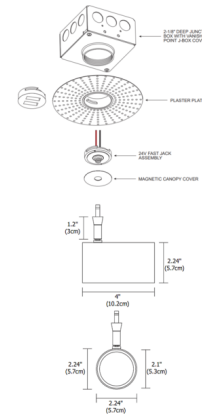

Description

The Vanishing Point Drywall Plaster-In 12V Fast Jack Scope Head with integrated LED features no visible canopy line - just the small (0.5) inch point of connection where the fixture stem disappears into the ceiling. Available in 3000K color temperature. Features cool-to-the-touch rotating lens which allows adjustment of the beam angle from a 20 degree spot to a 50 degree flood while the fixture is illuminated. 90 degree tilt/360 degree rotation. ETL listed. Title 24 compliant. Note: Required 120-12VAC 60 watt electronic low voltage (ELV) remote power supply up to 15 feet away, or 300 watt magnetic low voltage (MLV) remote power supply up to 40 feet away, sold separately. Note: Limited quantities available.

Shown in satin nickel

Specifications

COLOR	N/A
BODY FINISH	Satin Nickel
WATTAGE	9W
DIMMER	Low Voltage Electronic
DIMENSIONS	2.24"W x 4"H
INTEGRATED LED MODULE	1 x LED/9W/12V LED

Technical Information

LAMP LIFE	60000 hours
BEAM ANGLE	25°
COLOR RENDERING	92 CRI
LAMP COLOR	3000K
LUMENS/WATT	40.00
LUMINOUS FLUX	360 lumens